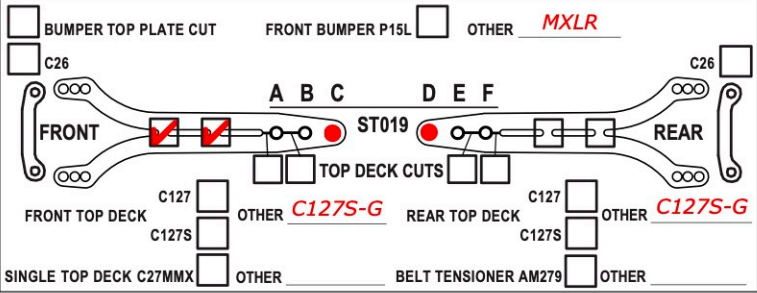

CAMBER ANGLE / ° **2.0**
 CASTER ANGLE / ° **4.0**
 TOE ANGLE / ° **1.0**
 RIDE HEIGHT / MM **5.2**
 DOWNSTOP / MM **5.8**
 UPSTOP / MM /
 ANTI-ROLL BAR Ø / MM **1.1**
 ARB STIFFENER 1/4 1/2 3/4 1
 LOWER ARM EXTENSION / MM **0**
 STEER. ARM AM14LS
 2ND SPRING SPR-P2 P1
 WHEEL SPACER / MM **0.0**
 DRIVE SPOOL DIFF
 DRIVE POSITION DOWN UP +1
 DIFF OIL DIFF SHIMS

SHOCKS SETUP

DAMPER D4
 ROTOR 2 HOLES
 SPRING STD S
 SRS/RHS ARR. I II
 PSS SETUP 30% 25% 15%
 DAMPING LINEAR P1 P2
 DAMPER SPACER / MM **ST237**
 C45 YES NO

CAMBER ANGLE / ° **2.0**
 CASTER ANGLE / ° **3.0**
 TOE ANGLE / ° **2.0**
 RIDE HEIGHT / MM **5.4**
 DOWNSTOP / MM **4.8**
 UPSTOP / MM /
 ANTI-ROLL BAR Ø / MM **1.1**
 ARB STIFFENER 1/4 1/2 3/4 1
 LOWER ARM EXTENSION / MM **0**
 STEER. ARM AM23-1
 2ND SPRING SPR-P2 P1
 WHEEL SPACER / MM **0.0**
 DRIVE DIFF
 DRIVE POSITION DOWN UP +1
 DIFF OIL **7000** DIFF SHIMS **SH5x7x0.4**

SHOCKS SETUP

DAMPER D4
 ROTOR 2 HOLES
 SPRING STD S
 SRS/RHS ARR. I II
 PSS SETUP 30% 25% 15%
 DAMPING LINEAR P1 P2
 DAMPER SPACER / MM **ST237**
 C45 YES NO

TIRES **Matrix Z36**
 INSERTS
 SIDE WALLS GLUE Ø / MM F R
 ADDITIVE **Mr33 V3** TIME MIN. F **1x10** R **65°**
 TOTAL WEIGHT **1304** WEIGHT DISTRIBUTION % F **50** R **50**
 NOTES:

MOTOR LATERAL SHIFT / MM
 MOTOR **Hobbywing G4r ETS 21.5**
 SPUR **94** PINION **47** RATIO **3.80**
 BODY **Wolverine 0.7/Lensbody 0.7**
 WING **Wolverine**
 ESC **Hobbywing G2 stock**
 ESC SETTING **18000 RPM**
 BEST LAP TIME **18.997** QUALIF./FINAL POSITION /
 SERVO **Savox**
 SERVOHORN / HEIGHT **17mm**
 ACKERMANN POSITION **forward**
 STEER TRAVEL IN **25** OUT
 BATTERY **Team Eam 5200/6400**
 RECEIVER **Sanwa**
 RADIO **Sanwa**