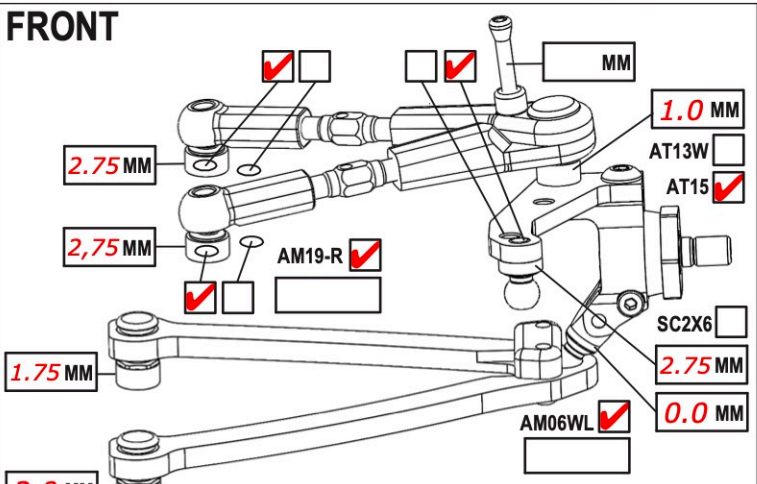

NAME **Daniel Hiesch**
 RACE **Training**
 TRACK **Mrt Rosenheim ev.**
 COUNTRY **Germany** CLASS **21.5T**

DATE **6-7.04.26** TEMP. °C AIR / TRACK /
 TRACK SURFACE ASPHALT CARPET
 TRACK LAYOUT TECHNICAL MIXED FAST
 TRACTION LOW MEDIUM HIGH

CAMBER ANGLE / ° **2.0**
 CASTER ANGLE / ° **4.0**
 TOE ANGLE / ° **1.0**
 RIDE HEIGHT / MM **5.2**
 DOWNSTOP / MM **5.8**
 UPSTOP / MM /
 ANTI-ROLL BAR Ø / MM **1.1**
 ARB STIFFENER 1/4 1/2 3/4 1
 LOWER ARM EXTENSION / MM **0**
 STEER. ARM AM14LS
 2ND SPRING SPR-P2 P1
 WHEEL SPACER / MM **0.0**
 DRIVE SPOOL DIFF
 DRIVE POSITION DOWN UP +1
 DIFF OIL DIFF SHIMS

SHOCKS SETUP

DAMPER D4
 ROTOR 2 HOLES
 SPRING STD S
 SRS/RHS ARR. I II
 PSS SETUP 30% 25% 15%
 DAMPING LINEAR P1 P2
 DAMPER SPACER / MM **ST237**
 C45 YES NO

CAMBER ANGLE / ° **2.0**
 CASTER ANGLE / ° **3.0**
 TOE ANGLE / ° **2.0**
 RIDE HEIGHT / MM **5.4**
 DOWNSTOP / MM **4.8**
 UPSTOP / MM /
 ANTI-ROLL BAR Ø / MM **1.1**
 ARB STIFFENER 1/4 1/2 3/4 1
 LOWER ARM EXTENSION / MM **0**
 STEER. ARM AM23-1
 2ND SPRING SPR-P2 P1
 WHEEL SPACER / MM **0.0**
 DRIVE DIFF
 DRIVE POSITION DOWN UP +1
 DIFF OIL **7000** DIFF SHIMS **SH5x7x0.4**

MOTOR LATERAL SHIFT / MM
 MOTOR **Hobbywing G4r ETS 21.5**
 SPUR **94** PINION **47** RATIO **3.80**
 BODY **Wolverine 0.7/Lensbody 0.7**
 WING **Wolverine**
 ESC **Hobbywing G2 stock**
 ESC SETTING **18000 RPM**
 BEST LAP TIME **18.997** QUALIF./FINAL POSITION /
 SERVO **Savox**
 SERVOHORN / HEIGHT **17mm**
 ACKERMANN POSITION **forward**
 STEER TRAVEL IN **25** OUT
 BATTERY **Team Eam 5200/6400**
 RECEIVER **Sanwa**
 RADIO **Sanwa**