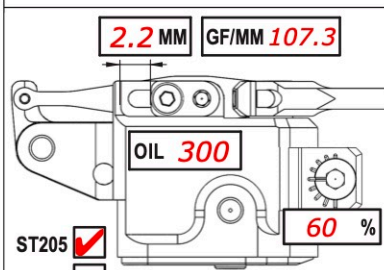

CAMBER ANGLE / ° **2.0**
 CASTER ANGLE / ° **4.0**
 TOE ANGLE / ° **1.0**
 RIDE HEIGHT / MM **5.2**
 DOWNSTOP / MM **5.8**
 UPSTOP / MM /
 ANTI-ROLL BAR Ø / MM **1.1**
 ARB STIFFENER 1/4 1/2 3/4 1
 LOWER ARM EXTENSION / MM **0**
 STEER. ARM AM14LS
 2ND SPRING SPR-P2 P1
 WHEEL SPACER / MM **0.0**
 DRIVE SPOOL DIFF
 DRIVE POSITION DOWN UP +1
 DIFF OIL DIFF SHIMS

SHOCKS SETUP

DAMPER D4
 ROTOR 2 HOLES
 SPRING STD S
 SRS/RHS ARR. I II
 PSS SETUP 30% 25% 15%
 DAMPING LINEAR P1 P2
 DAMPER SPACER / MM **ST237**
 C45 YES NO

CAMBER ANGLE / ° **2.0**
 CASTER ANGLE / ° **3.0**
 TOE ANGLE / ° **2.0**
 RIDE HEIGHT / MM **5.4**
 DOWNSTOP / MM **4.8**
 UPSTOP / MM /
 ANTI-ROLL BAR Ø / MM **1.1**
 ARB STIFFENER 1/4 1/2 3/4 1
 LOWER ARM EXTENSION / MM **0**
 STEER. ARM AM23-1
 2ND SPRING SPR-P2 P1
 WHEEL SPACER / MM **0.0**
 DRIVE DIFF
 DRIVE POSITION DOWN UP +1
 DIFF OIL **7000** DIFF SHIMS **SH5x7x0.4**

MOTOR LATERAL SHIFT / MM
 MOTOR **Hobbywing G4r ETS 21.5**
 SPUR **94** PINION **47** RATIO **3.80**
 BODY **Wolverine 0.7/Lensbody 0.7**
 WING **Wolverine**
 ESC **Hobbywing G2 stock**
 ESC SETTING **18000 RPM**
 BEST LAP TIME **18.997** QUALIF./FINAL POSITION /
 SERVO **Savox**
 SERVOHORN / HEIGHT **17mm**
 ACKERMANN POSITION **forward**
 STEER TRAVEL IN **25** OUT
 BATTERY **Team Eam 5200/6400**
 RECEIVER **Sanwa**
 RADIO **Sanwa**