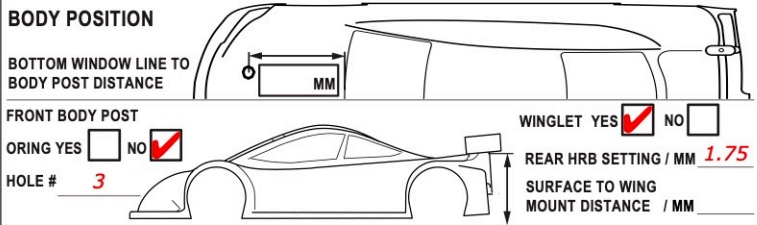

TIRES **Matrix Z36**
INSERTS
SIDE WALLS GLUE Ø / MM F R
ADDITIVE **Mr33 V3** TIME MIN. F **1x10** R **65°**
TOTAL WEIGHT **1304** WEIGHT DISTRIBUTION % F **50** R **50**
NOTES:

MOTOR LATERAL SHIFT / MM
MOTOR **Hobbywing G4r ETS 21.5**
SPUR **94** PINION **47** RATIO **3.80**
BODY **Wolverine 0.7/Lensbody 0.7**
WING **Wolverine**
ESC **Hobbywing G2 stock**
ESC SETTING **18000 RPM**
BEST LAP TIME **18.997** QUALIF./FINAL POSITION /
SERVO **Savox**
SERVOHORN / HEIGHT **17mm**
ACKERMANN POSITION **forward**
STEER TRAVEL IN **25** OUT
BATTERY **Team Eam 5200/6400**
RECEIVER **Sanwa**
RADIO **Sanwa**

COMMENTS: