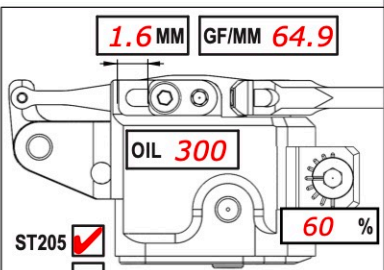

NAME **Daniel Hiesch**
 RACE **Training**
 TRACK **Mrt Rosenheim ev.**
 COUNTRY **Germany** CLASS **21.5T**

DATE **6-7.04.26** TEMP. °C AIR / TRACK /
 TRACK SURFACE ASPHALT CARPET
 TRACK LAYOUT TECHNICAL MIXED FAST
 TRACTION LOW MEDIUM HIGH

CAMBER ANGLE / ° **2.0**
 CASTER ANGLE / ° **4.0**
 TOE ANGLE / ° **1.0**
 RIDE HEIGHT / MM **5.2**
 DOWNSTOP / MM **5.8**
 UPSTOP / MM /
 ANTI-ROLL BAR Ø / MM **1.1**
 ARB STIFFENER 1/4 1/2 3/4 1
 LOWER ARM EXTENSION / MM **0**
 STEER. ARM AM14LS
 2ND SPRING SPR-P2 P1
 WHEEL SPACER / MM **0.0**
 DRIVE SPOOL DIFF
 DRIVE POSITION DOWN UP +1
 DIFF OIL DIFF SHIMS

SHOCKS SETUP

DAMPER D4
 ROTOR 2 HOLES
 SPRING STD S
 SRS/RHS ARR. I II
 PSS SETUP 30% 25% 15%
 DAMPING LINEAR P1 P2
 DAMPER SPACER / MM **ST237**
 C45 YES NO

CAMBER ANGLE / ° **2.0**
 CASTER ANGLE / ° **3.0**
 TOE ANGLE / ° **2.0**
 RIDE HEIGHT / MM **5.4**
 DOWNSTOP / MM **4.8**
 UPSTOP / MM /
 ANTI-ROLL BAR Ø / MM **1.1**
 ARB STIFFENER 1/4 1/2 3/4 1
 LOWER ARM EXTENSION / MM **0**
 STEER. ARM AM23-1
 2ND SPRING SPR-P2 P1
 WHEEL SPACER / MM **0.0**
 DRIVE DIFF
 DRIVE POSITION DOWN UP +1
 DIFF OIL **7000** DIFF SHIMS **SH5x7x0.4**

MOTOR LATERAL SHIFT / MM
 MOTOR **Hobbywing G4r ETS 21.5**
 SPUR **94** PINION **47** RATIO **3.80**
 BODY **Wolverine 0.7/Lensbody 0.7**
 WING **Wolverine**
 ESC **Hobbywing G2 stock**
 ESC SETTING **18000 RPM**
 BEST LAP TIME **18.997** QUALIF./FINAL POSITION /
 SERVO **Savox**
 SERVOHORN / HEIGHT **17mm**
 ACKERMANN POSITION **forward**
 STEER TRAVEL IN **25** OUT
 BATTERY **Team Eam 5200/6400**
 RECEIVER **Sanwa**
 RADIO **Sanwa**