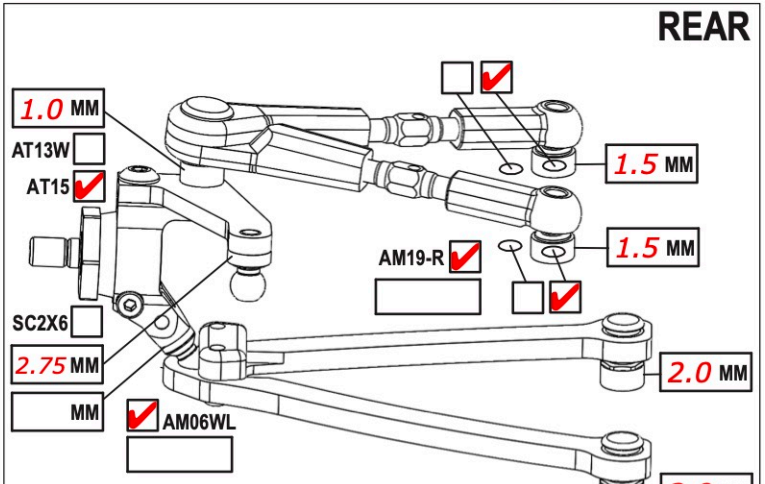

CAMBER ANGLE / ° **2.0**
 CASTER ANGLE / ° **4.0**
 TOE ANGLE / ° **1.0**
 RIDE HEIGHT / MM **5.2**
 DOWNSTOP / MM **5.8**
 UPSTOP / MM /
 ANTI-ROLL BAR Ø / MM **1.1**
 ARB STIFFENER 1/4 1/2 3/4 1
 LOWER ARM EXTENSION / MM **0**
 STEER. ARM AM14LS
 2ND SPRING SPR-P2 P1
 WHEEL SPACER / MM **0.0**
 DRIVE SPOOL DIFF
 DRIVE POSITION DOWN UP +1
 DIFF OIL DIFF SHIMS

SHOCKS SETUP

DAMPER D4
 ROTOR 2 HOLES
 SPRING STD S
 SRS/RHS ARR. I II
 PSS SETUP 30% 25% 15%
 DAMPING LINEAR P1 P2
 DAMPER SPACER / MM **ST237**
 C45 YES NO

CAMBER ANGLE / ° **2.0**
 CASTER ANGLE / ° **3.0**
 TOE ANGLE / ° **2.0**
 RIDE HEIGHT / MM **5.4**
 DOWNSTOP / MM **4.8**
 UPSTOP / MM /
 ANTI-ROLL BAR Ø / MM **1.1**
 ARB STIFFENER 1/4 1/2 3/4 1
 LOWER ARM EXTENSION / MM **0**
 STEER. ARM AM23-1
 2ND SPRING SPR-P2 P1
 WHEEL SPACER / MM **0.0**
 DRIVE DIFF
 DRIVE POSITION DOWN UP +1
 DIFF OIL **7000** DIFF SHIMS **SH5x7x0.4**

MOTOR LATERAL SHIFT / MM
 MOTOR **Hobbywing G4r ETS 21.5**
 SPUR **94** PINION **47** RATIO **3.80**
 BODY **Wolverine 0.7/Lensbody 0.7**
 WING **Wolverine**
 ESC **Hobbywing G2 stock**
 ESC SETTING **18000 RPM**
 BEST LAP TIME **18.997** QUALIF./FINAL POSITION /
 SERVO **Savox**
 SERVOHORN / HEIGHT **17mm**
 ACKERMANN POSITION **forward**
 STEER TRAVEL IN **25** OUT
 BATTERY **Team Eam 5200/6400**
 RECEIVER **Sanwa**
 RADIO **Sanwa**