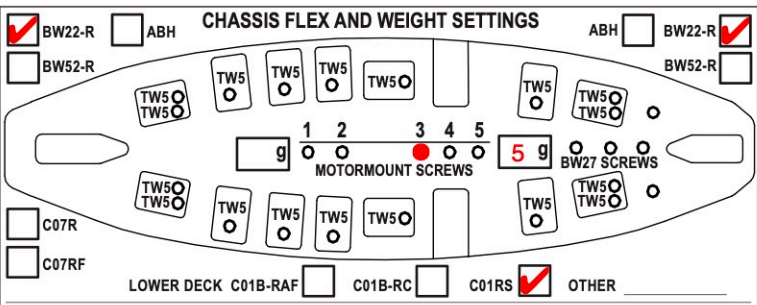

CAMBER ANGLE / ° **2.0**
 CASTER ANGLE / ° **4.0**
 TOE ANGLE / ° **1.0**
 RIDE HEIGHT / MM **5.2**
 DOWNSTOP / MM **5.8**
 UPSTOP / MM /
 ANTI-ROLL BAR Ø / MM **1.1**
 ARB STIFFENER 1/4 1/2 3/4 1
 LOWER ARM EXTENSION / MM **0**
 STEER. ARM AM14LS
 2ND SPRING SPR-P2 P1
 WHEEL SPACER / MM **0.0**
 DRIVE SPOOL DIFF
 DRIVE POSITION DOWN UP +1
 DIFF OIL DIFF SHIMS

SHOCKS SETUP

DAMPER D4
 ROTOR 2 HOLES
 SPRING STD S
 SRS/RHS ARR. I II
 PSS SETUP 30% 25% 15%
 DAMPING LINEAR P1 P2
 DAMPER SPACER / MM **ST237**
 C45 YES NO

CAMBER ANGLE / ° **2.0**
 CASTER ANGLE / ° **3.0**
 TOE ANGLE / ° **2.0**
 RIDE HEIGHT / MM **5.4**
 DOWNSTOP / MM **4.8**
 UPSTOP / MM /
 ANTI-ROLL BAR Ø / MM **1.1**
 ARB STIFFENER 1/4 1/2 3/4 1
 LOWER ARM EXTENSION / MM **0**
 STEER. ARM AM23-1
 2ND SPRING SPR-P2 P1
 WHEEL SPACER / MM **0.0**
 DRIVE DIFF
 DRIVE POSITION DOWN UP +1
 DIFF OIL **7000** DIFF SHIMS **SH5x7x0.4**

SHOCKS SETUP

DAMPER D4
 ROTOR 2 HOLES
 SPRING STD S
 SRS/RHS ARR. I II
 PSS SETUP 30% 25% 15%
 DAMPING LINEAR P1 P2
 DAMPER SPACER / MM **ST237**
 C45 YES NO

TIRES **Matrix Z36**
 INSERTS
 SIDE WALLS GLUE Ø / MM F R
 ADDITIVE **Mr33 V3** TIME MIN. F **1x10** R **65°**
 TOTAL WEIGHT **1304** WEIGHT DISTRIBUTION % F **50** R **50**
 NOTES:

MOTOR LATERAL SHIFT / MM
 MOTOR **Hobbywing G4r ETS 21.5**
 SPUR **94** PINION **47** RATIO **3.80**
 BODY **Wolverine 0.7/Lensbody 0.7**
 WING **Wolverine**
 ESC **Hobbywing G2 stock**
 ESC SETTING **18000 RPM**
 BEST LAP TIME **18.997** QUALIF./FINAL POSITION /
 SERVO **Savox**
 SERVOHORN / HEIGHT **17mm**
 ACKERMANN POSITION **forward**
 STEER TRAVEL IN **25** OUT
 BATTERY **Team Eam 5200/6400**
 RECEIVER **Sanwa**
 RADIO **Sanwa**